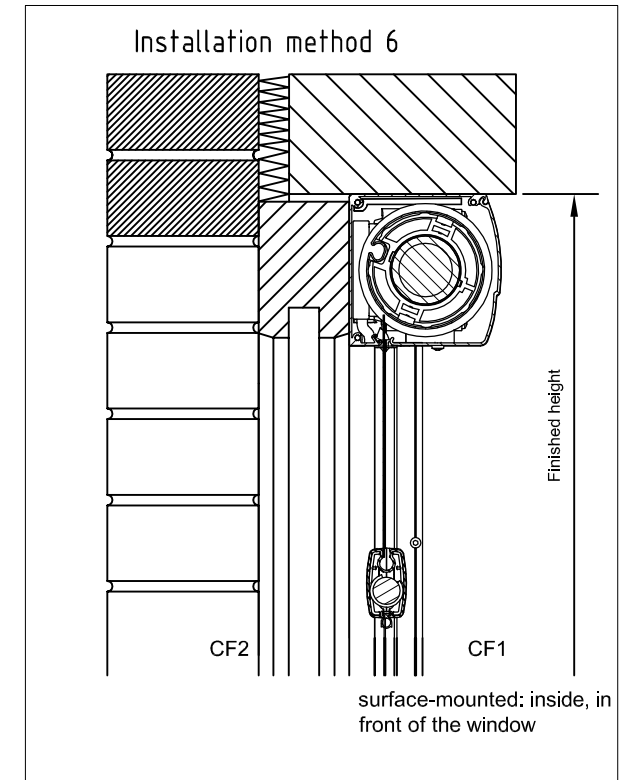

This drawing is property of NV RENSON, and may not be copied or shown to third without written permission.

Top view

Open side channel (S) Standard

**RENSON®**  
 Creating healthy spaces  
 Industriezone "Flanders field"  
 8790 Waregem (Belgium)  
 Tel. 056/62.71.11 Fax. 056/60.28.51

Drawn shout	Date 13/09/2011	Scale 1:1
Fixscreen® 100 EVO		Version 0
MS1 & MS6		Page 1/1
		Formaat A3