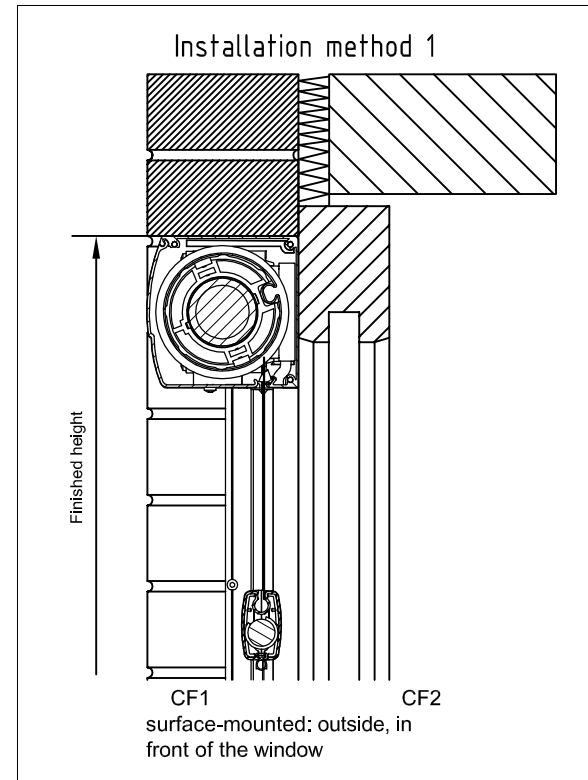

This drawing is property of NV RENSON, and may not be copied or shown to third without written permission.

Top view

Open side channel (S) Standard

**RENSON®**  
 Creating healthy spaces  
 Industriezone "Flanders field"  
 8790 Waregem (Belgium)  
 Tel. 056/62.71.11 Fax. 056/60.28.51

Drawn shout	Date 13/09/2011	Scale 1:1
Fixscreen® 100 EVO		Version 0
MS1 & MS6		Page 1/1
		Formaat A3