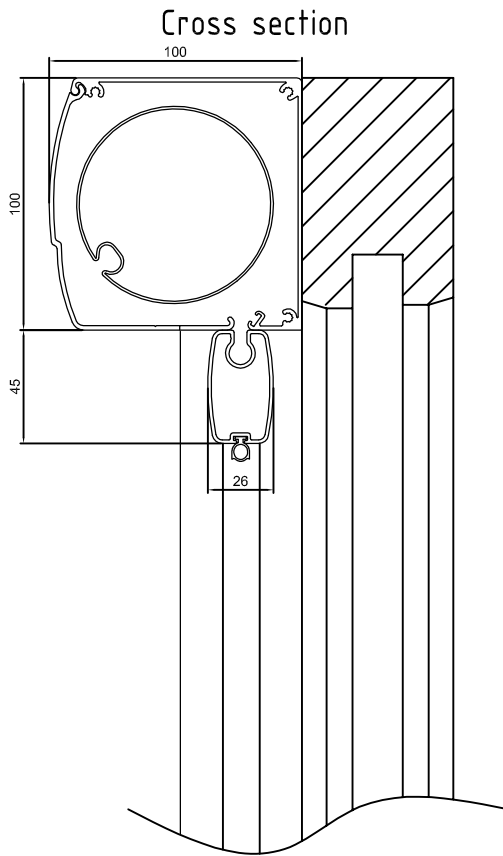

This drawing is property of NV RENSON, and may not be copied or shown to third without written permission.

Top view

Open side channel (S) Standard

**RENSON®**  
 Creating healthy spaces  
 Industriezone "Flanders field"  
 8790 Waregem (Belgium)  
 Tel. 056/62.71.11 Fax. 056/60.28.51

Drawn shout	Date 13/09/2011	Scale 1:1
Fixscreen® 100 EVO		Version 0
MS1 & MS6		Page 1/1
		Formaat A3