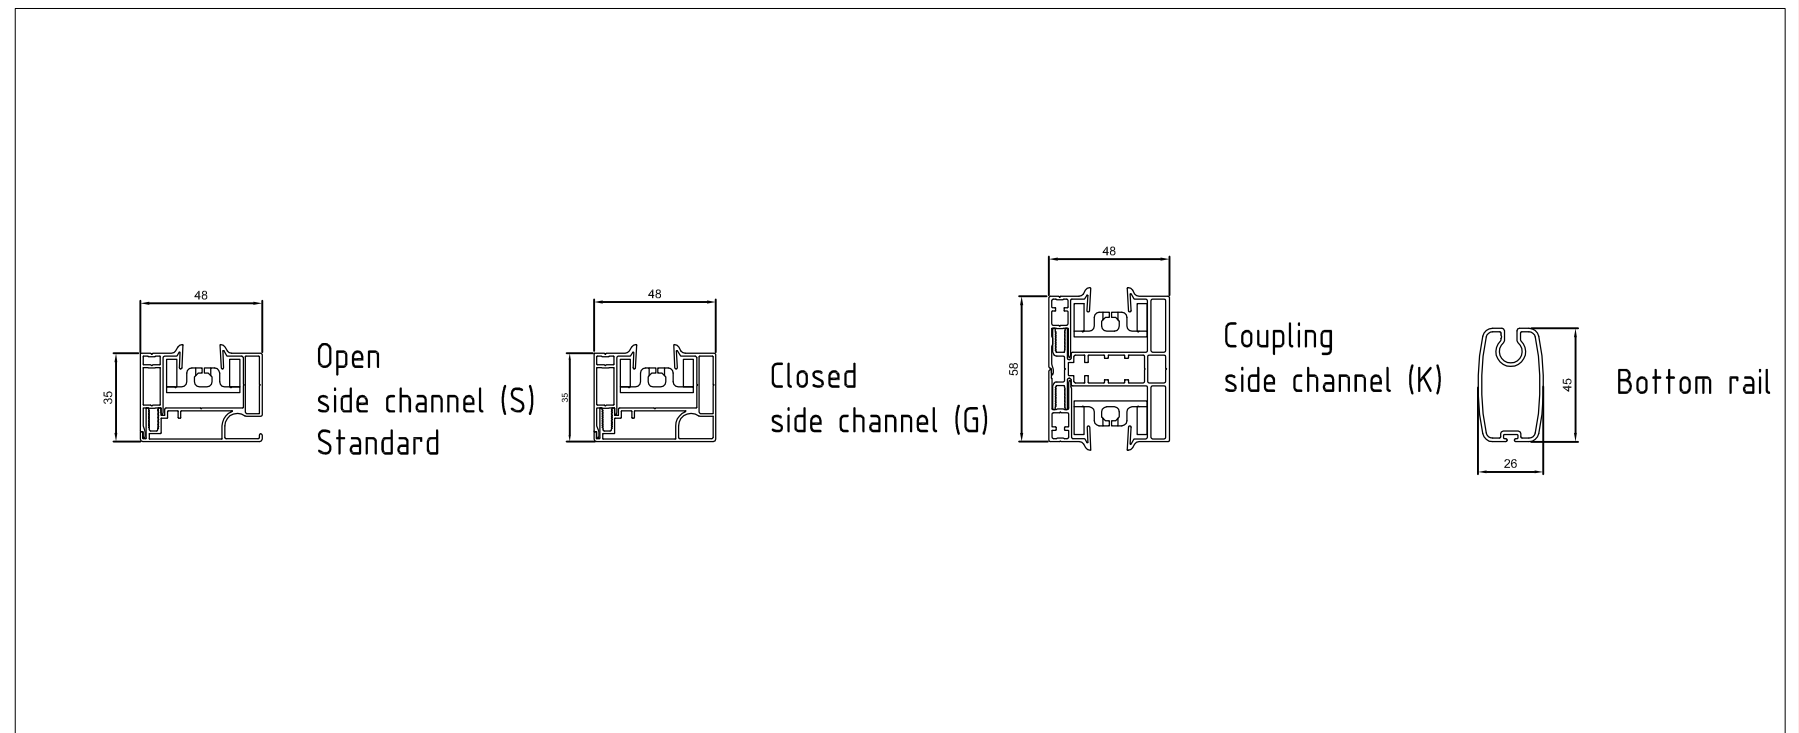

This drawing is property of NV RENSON, and may not be copied or shown to third without written permission.

Top view

Open side channel (S) Standard

**RENSON®**  
 Creating healthy spaces  
 Industriezone "Flanders field"  
 8790 Waregem (Belgium)  
 Tel. 056/62.71.11 Fax. 056/60.28.51

Drawn shout	Date 13/09/2011	Scale 1:1
Fixscreen® 100 EVO		Version 0
MS1 & MS6		Page 1/1
		Formaat A3